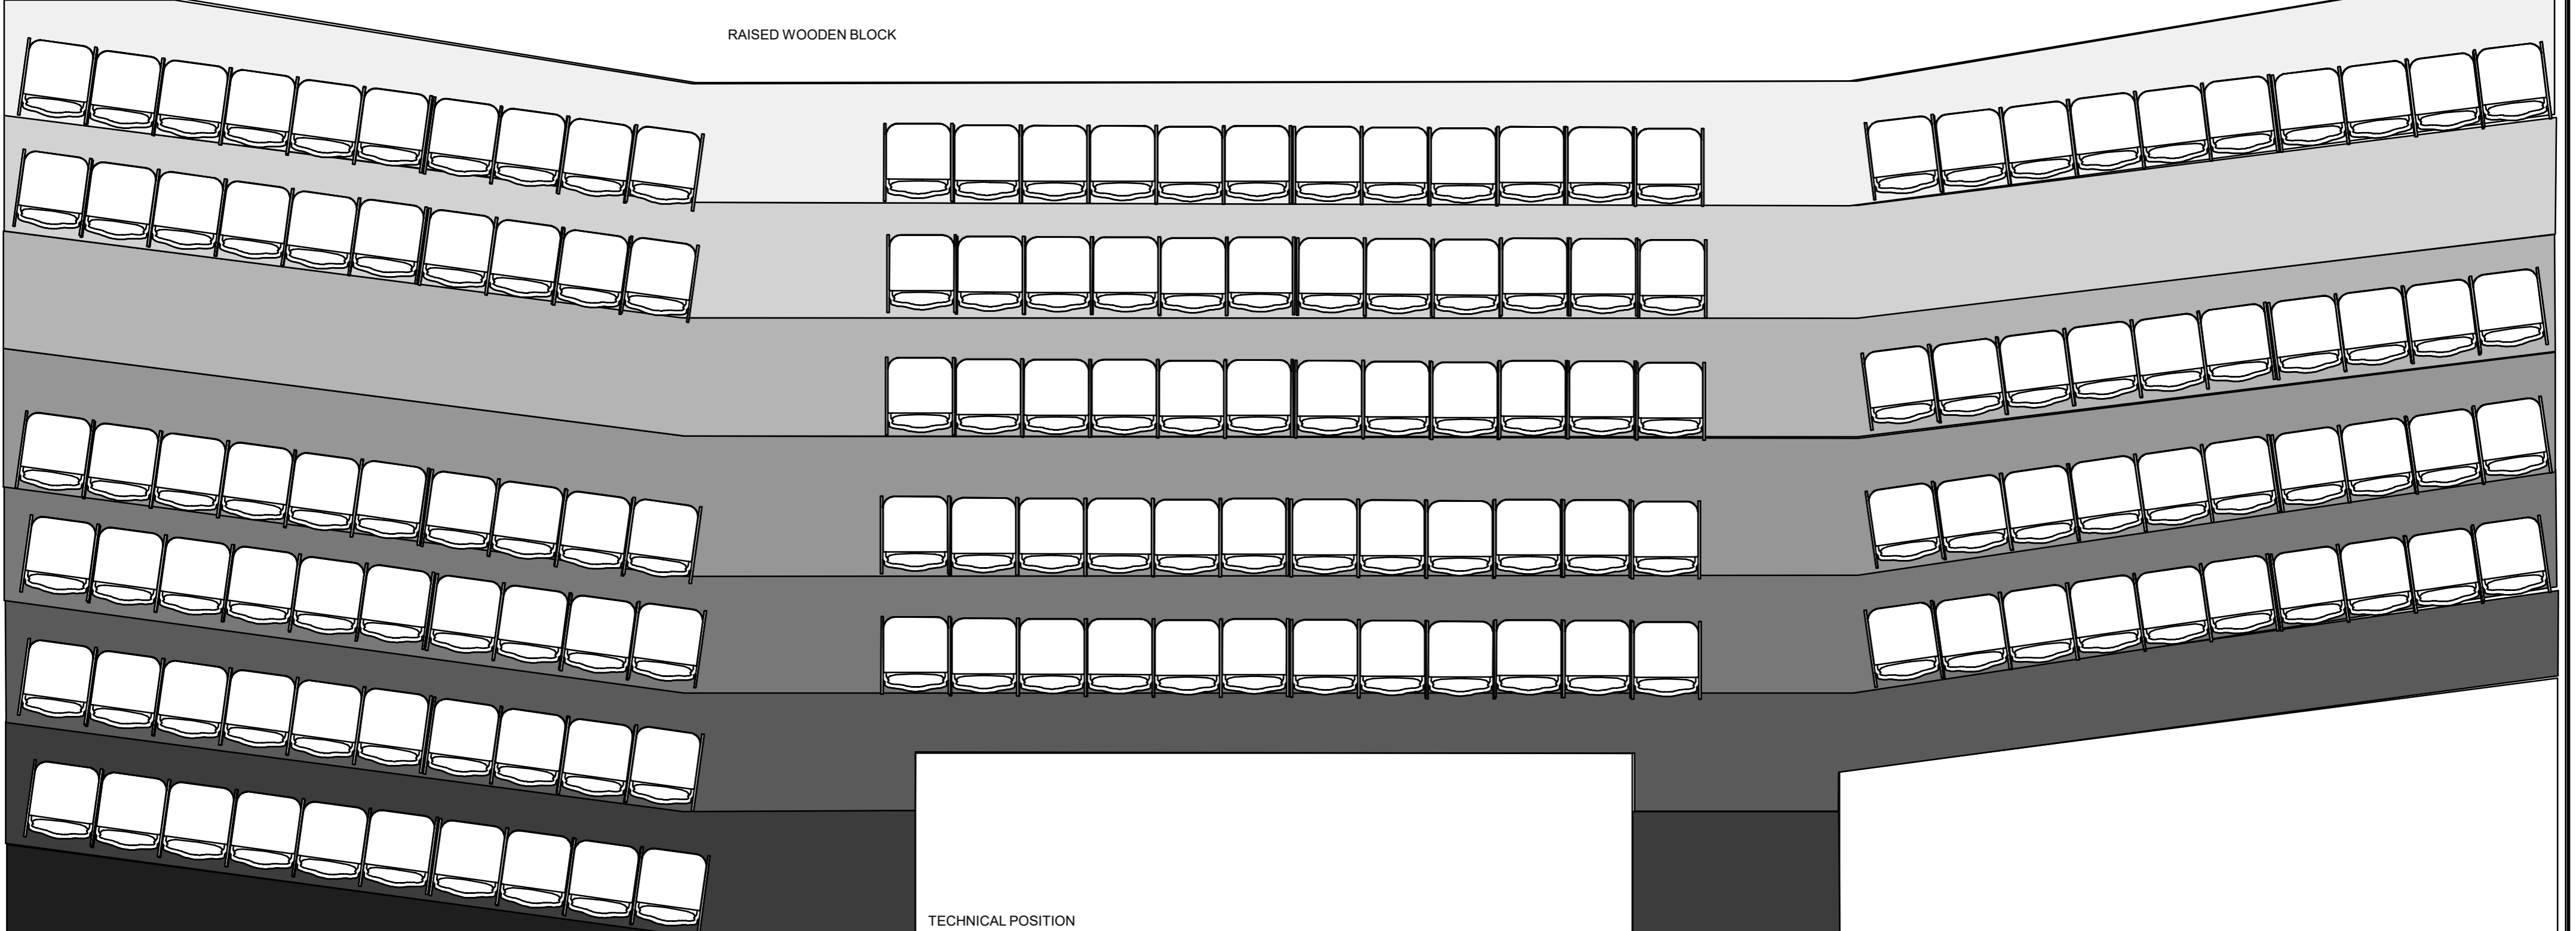

SET STORAGE

SET STORAGE

STAGE AREA 11M X 7M

RAISED WOODEN BLOCK

TECHNICAL POSITION

ELECTRICAL SUPPLY